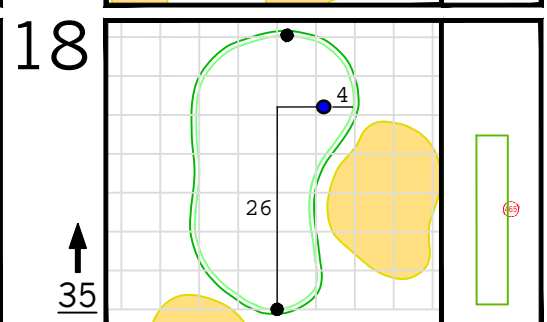

Round 3 Hole Locations

Saturday, 04/08/23

Green diagram grids represent 5 square yards. / Black dots represent green front and back. / Each tee tick mark represents 5 yards.