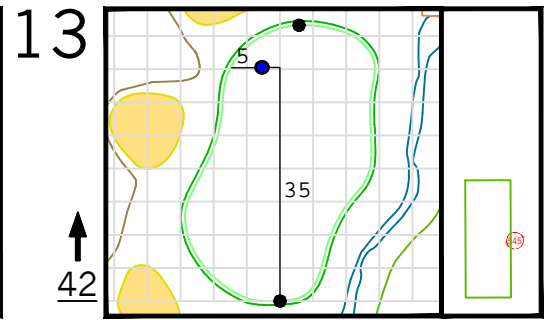

Round 3 Hole Locations

Saturday, 04/08/23

Green diagram grids represent 5 square yards. / Black dots represent green front and back. / Each tee tick mark represents 5 yards.