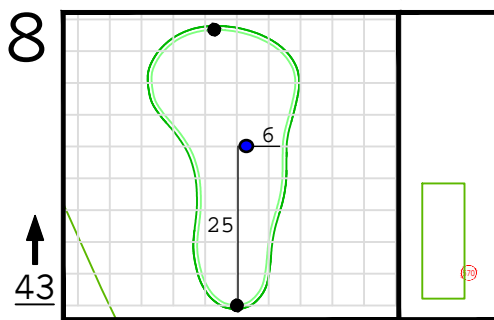

Round 3 Hole Locations

Saturday, 04/08/23

Green diagram grids represent 5 square yards. / Black dots represent green front and back. / Each tee tick mark represents 5 yards.