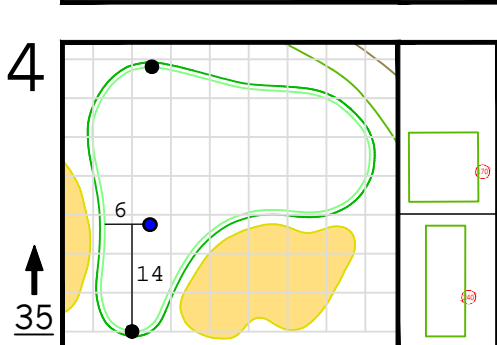

Round 3 Hole Locations

Saturday, 04/08/23

Green diagram grids represent 5 square yards. / Black dots represent green front and back. / Each tee tick mark represents 5 yards.