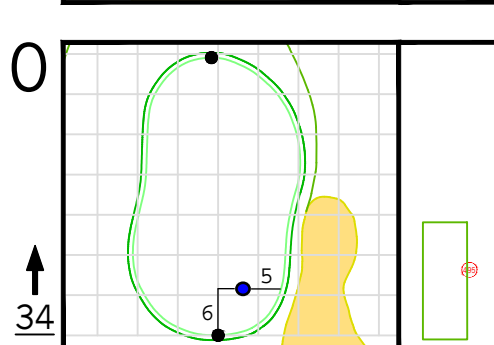

Round 3 Hole Locations

Saturday, 04/08/23

Green diagram grids represent 5 square yards. / Black dots represent green front and back. / Each tee tick mark represents 5 yards.