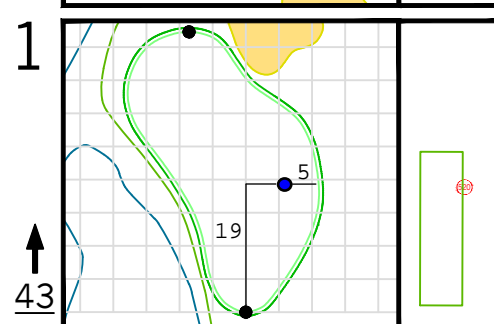

Round 3 Hole Locations

Saturday, 04/08/23

Green diagram grids represent 5 square yards. / Black dots represent green front and back. / Each tee tick mark represents 5 yards.