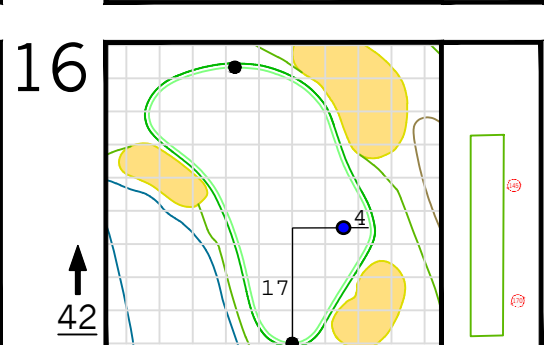

Round 3 Hole Locations

Saturday, 04/08/23

Green diagram grids represent 5 square yards. / Black dots represent green front and back. / Each tee tick mark represents 5 yards.