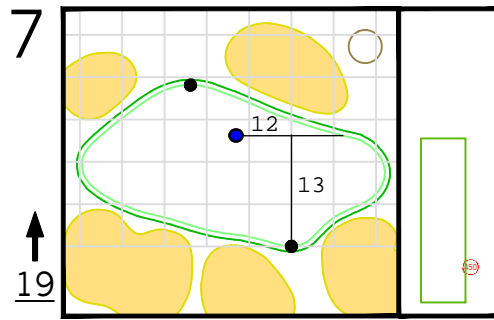

Round 3 Hole Locations

Saturday, 04/08/23

Green diagram grids represent 5 square yards. / Black dots represent green front and back. / Each tee tick mark represents 5 yards.