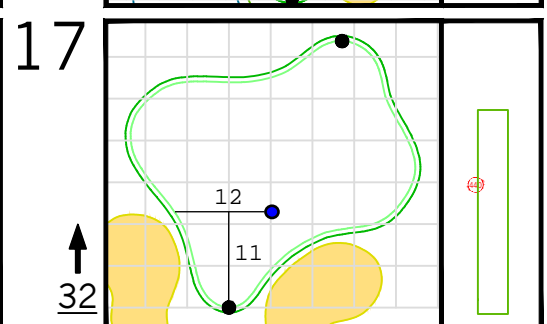

Round 3 Hole Locations

Saturday, 04/08/23

Green diagram grids represent 5 square yards. / Black dots represent green front and back. / Each tee tick mark represents 5 yards.