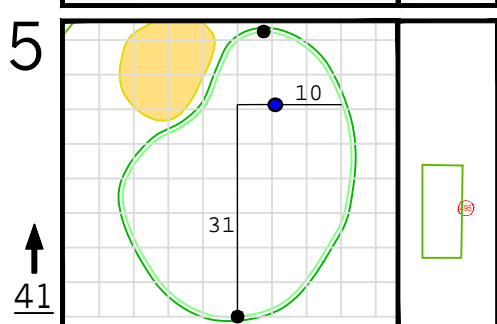

Round 3 Hole Locations

Saturday, 04/08/23

Green diagram grids represent 5 square yards. / Black dots represent green front and back. / Each tee tick mark represents 5 yards.