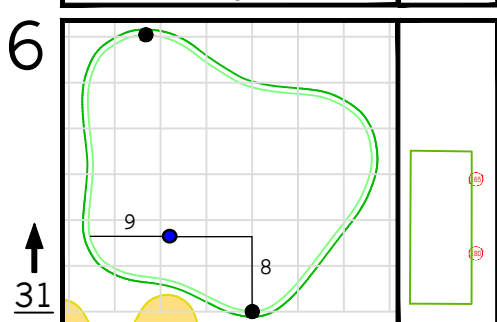

Round 3 Hole Locations

Saturday, 04/08/23

Green diagram grids represent 5 square yards. / Black dots represent green front and back. / Each tee tick mark represents 5 yards.